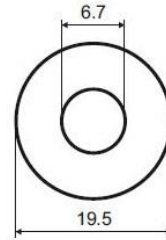

DIMENSIONS..

Pro-Bolt Nylon Rivets Dimensions

PBPUSHRIV6

PBPUSHRIV7

PBPUSHRIV8

PBSCREWRIV6

PBPRYRIV7

*Please note that the drawings are not to scale. Dimensions may vary.