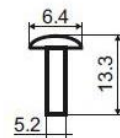

DIMENSIONS..

Pro-Bolt Nylon Rivets Dimensions

PBPUSHRIV6

PBPUSHRIV7

PBPUSHRIV8

PBSCREWRIV6

PBPRYRIV7

*Please note that the drawings are not to scale. Dimensions may vary.