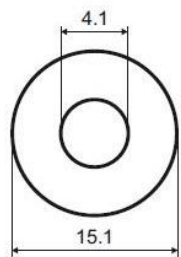

DIMENSIONS..

Pro-Bolt Nylon Rivets Dimensions

PBPUSHRIV6

PBPUSHRIV7

PBPUSHRIV8

PBSCREWRIV6

PBPRYRIV7

*Please note that the drawings are not to scale. Dimensions may vary.