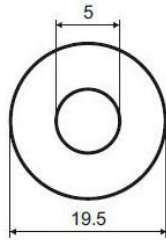

DIMENSIONS..

Pro-Bolt Nylon Rivets Dimensions

PBPUSHRIV6

PBPUSHRIV7

PBPUSHRIV8

PBSCREWRIV6

PBPRYRIV7

*Please note that the drawings are not to scale. Dimensions may vary.