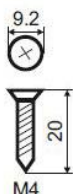

DIMENSIONS..

Pro-Bolt Nylon Rivets Dimensions

PBPUSHRIV6

PBPUSHRIV7

PBPUSHRIV8

PBSCREWRIV6

PBPRYRIV7

*Please note that the drawings are not to scale. Dimensions may vary.