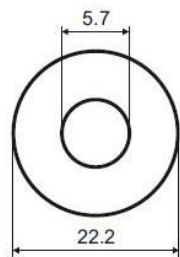

DIMENSIONS..

Pro-Bolt Nylon Rivets Dimensions

PBPUSHRIV6

PBPUSHRIV7

PBPUSHRIV8

PBSCREWRIV6

PBPRYRIV7

*Please note that the drawings are not to scale. Dimensions may vary.